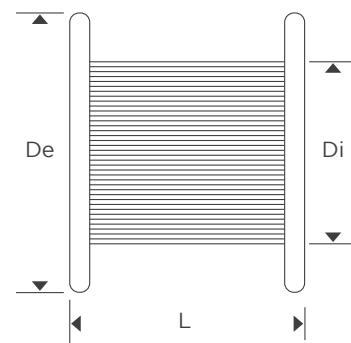

Upon customer request, **Castello Italia** can deliver its tubes wound on drums. Standard drums are made of wood or plastic. Upon special request, tube delivery can be organized on cardboard drums. In the tables below, is indicated the maximum length of tubes per type of material, per drum.

**MASSIMA QUANTITÀ AVVOLGIBILE SULLE BOBINE (POLIAMMIDE) /
MAXIMUM TUBE LENGTH ON EACH REEL (POLYAMIDE)**

Ø Esterno External	TIPO A / TYPE A Legno / Wood	TIPO D / TYPE D Plastica / Plastic	TIPO E / TYPE E Legno / Wood	TIPO G / TYPE G Cartone / Cardboard
4x2 mm	3000 m	2500 m	5000 m	2200 m
6x4 mm	1500 m	1500 m	2000 m	1000 m
8x6 mm	850 m	800 m	1500 m	800 m
10x8 mm	520 m	500 m	1000 m	500 m
12x9 mm	350 m	280 m	500 m	350 m

**MASSIMA QUANTITÀ AVVOLGIBILE SULLE BOBINE (C.FLEX / C.STAR) /
MAXIMUM TUBE LENGTH ON EACH REEL (C.FLEX / C.STAR)**

Ø Esterno External	TIPO A / TYPE A Legno / Wood	TIPO D / TYPE D Plastica / Plastic	TIPO E / TYPE E Legno / Wood
4x2 mm	2500 m	2500 m	-
6x4 mm	1500 m	1000 m	2000 m
8x6 mm	850 m	800 m	1000 m
10x8 mm	500 m	400 m	600 m
12x9 mm	300 m	200 m	500 m

BOBINE IN LEGNO O IN PLASTICA / WOOD OR PLASTIC DRUMS

Dimensioni bobina Drum dimension	TIPO A / TYPE A Legno / Wood	TIPO D / TYPE D Plastica / Plastic	TIPO E / TYPE E Legno / Wood
DI	250 mm	310 mm	310 mm
DE	600 mm	600 mm	750 mm
L	300 mm	315 mm	350 mm
FORO INTERNO INNER HOLE	42 mm	82 mm	82 mm