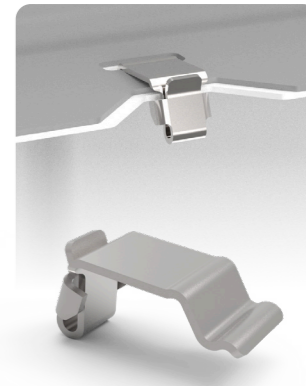

*Customer feedback, detailed report available upon request.

HIGH STRENGTH CLIP

BRIDGE STYLE

2 PIECE STYLE

LEVER STYLE

Product	Reference	Insertion force	Retention force	Clamp load
	269139	220N	2000N+	100N
	276555	150N	2000N+	250N
	250765	<45N	500N	50N
	276557	273N	2000N+	550N